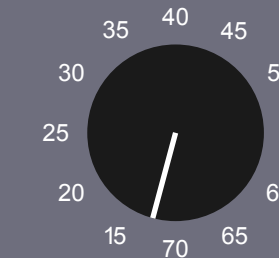

GAIN CONTROL  
GC64

+24

MUTE

INVERT

CHANNEL A

+24

MUTE

INVERT