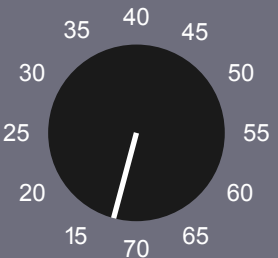

+24

MUTE

INVERT

CHANNEL A

+24

MUTE

INVERT

CHANNEL B

GAIN CONTROL  
GC64

+24

MUTE

INVERT

CHANNEL A

+24

MUTE

INVERT